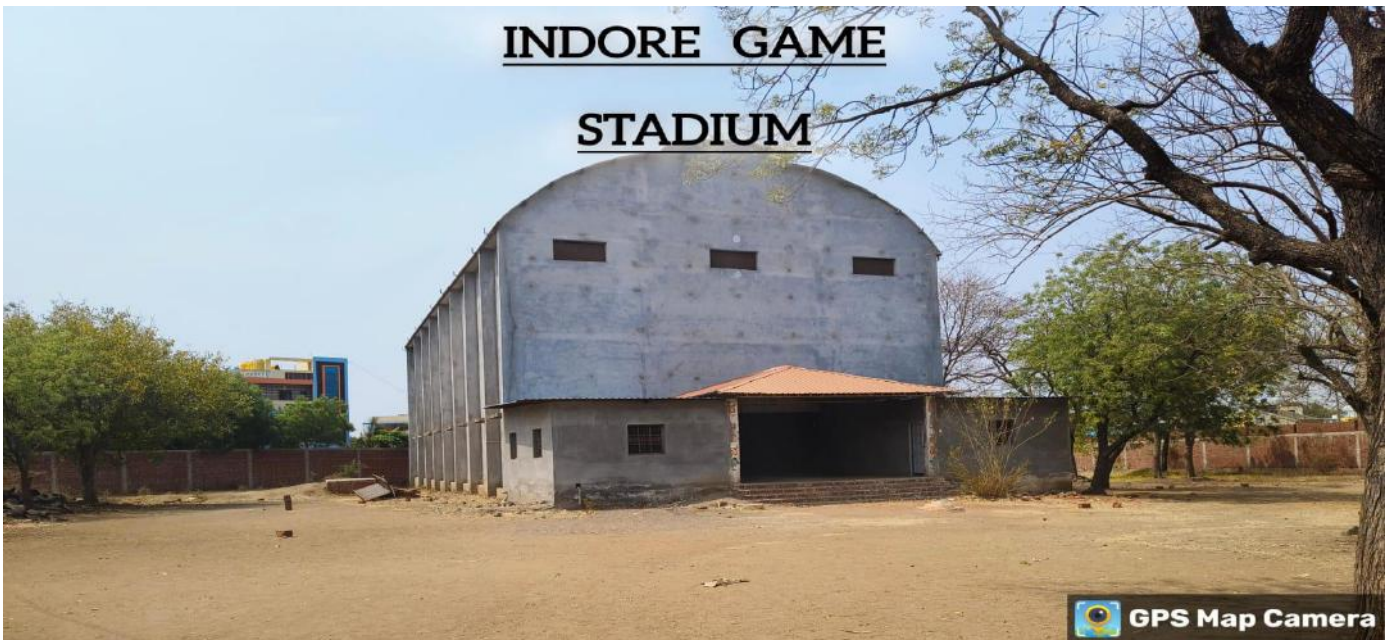

INDORE GAME STADIUM

GPS Map Camera

Sindagi, Karnataka, India

W64H+CM5, Vijayapur - Sindagi Rd, near GPP college, Vidya Nagar, Sindagi, Karnataka 586128, India

Lat 16.905996°

Long 76.229235°

12/03/24 11:18 AM GMT +05:30

Google