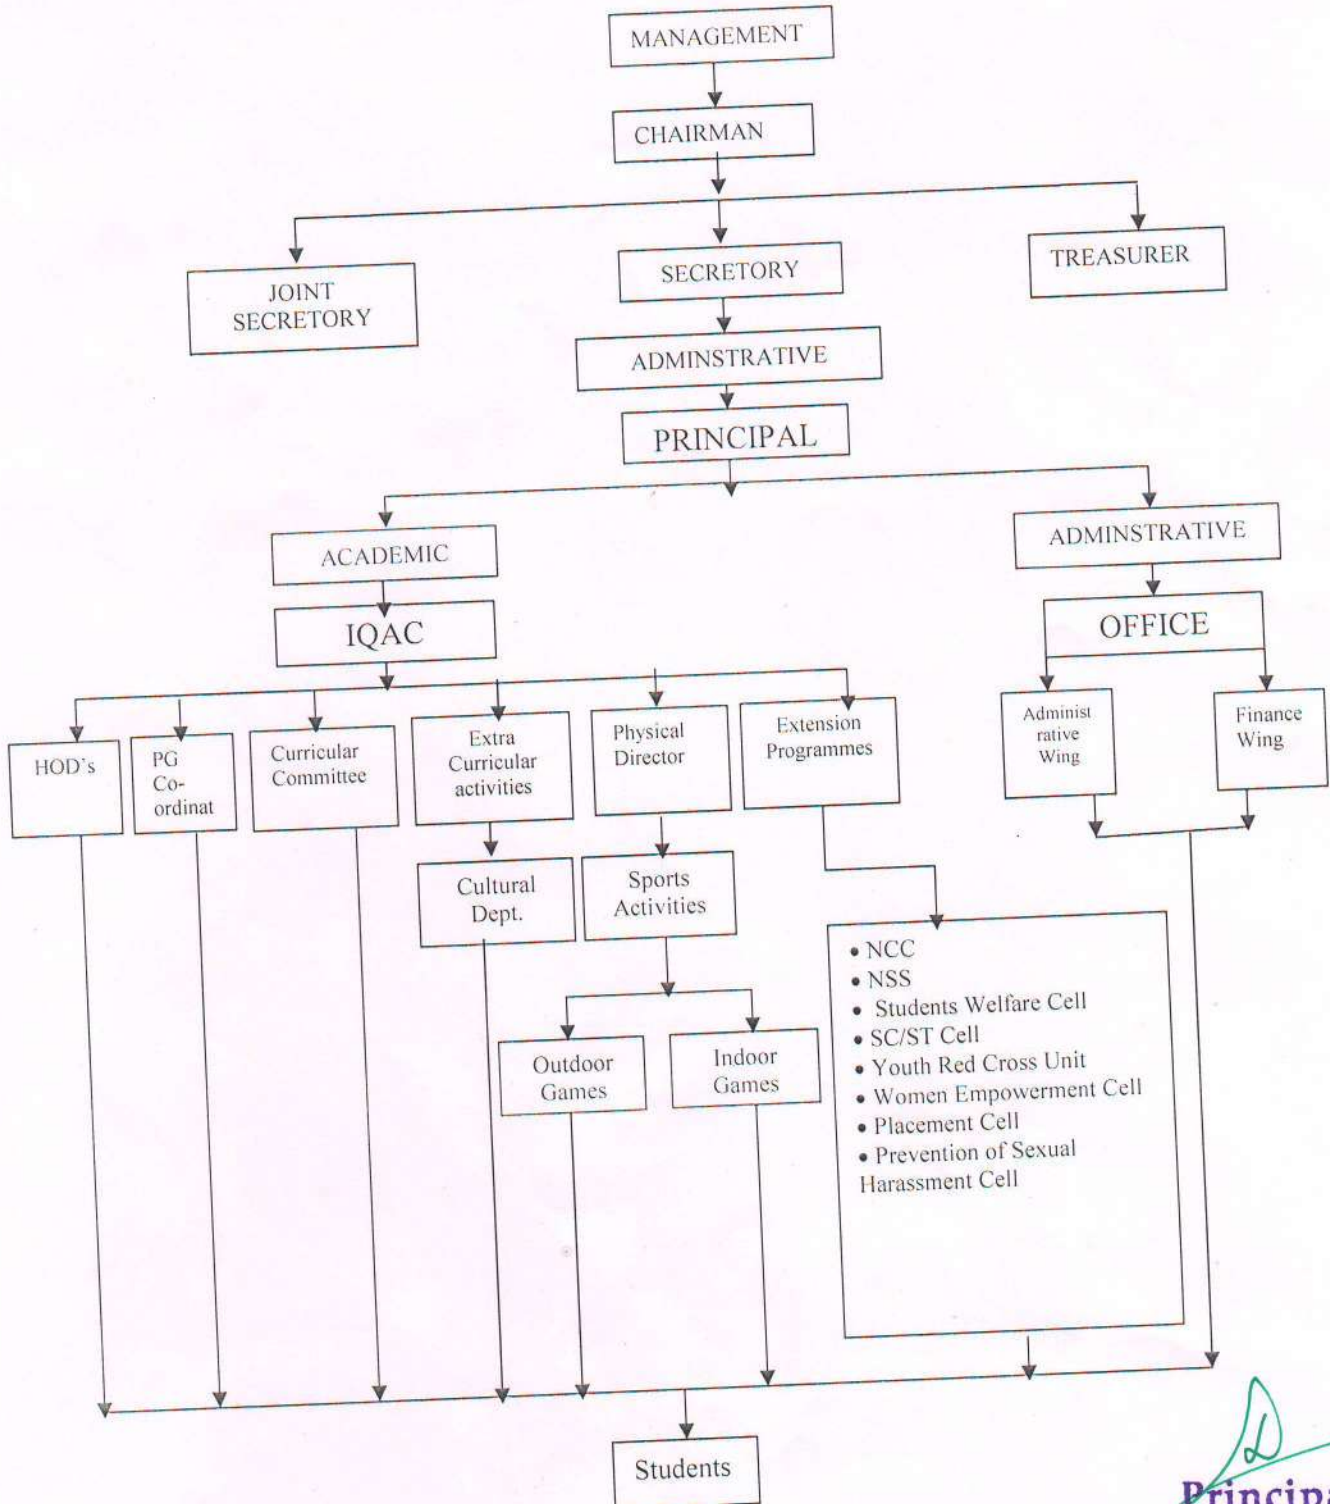

S.P.V.V.S'S
G.P.PORWAL ARTS, COMMERCE AND V.V.SALIMATH SCIENCE
COLLEGE, SINDGI – 586 128 (Dist : Vijayapur. Karnataka State)

Affiliated to Rani Channamma University, Belagavi

Accredited at 'B' Grade (2.42 CGPA) by NAAC

E-mail: gppprincipal@gmail.com Web: www.gppvvs.ac.in Ph: 08488-221244 Mobile : 9611032604

The following flow chart indicates the internal organizational structure of the Management and the Institution

Coordinator IQAC
Coordinator IQAC